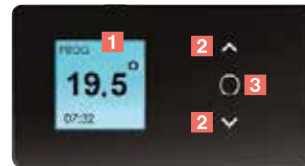

DESIGN

- High-end modern design
- Front air outlet
- Colour: White (RAL 9016)

ACTIVE HEAT CONVECTOR

500 TO 2400 W

A B C

Model available**

Energy savings

LCD digital controls

- 1 Room & set temperature and active mode display (2 modes: Manual/Prog)
- 2 Navigation buttons
- 3 Access to menu/validation

EASY PROG

- **Manual mode:** Allows to set up the device at the desired temperature from Off to 30°C.
- **Prog mode:** Allows to set up to 3 periods of Comfort temperature by day (24h) over 7 days. Possibility to copy a daily programme on other days of the week.