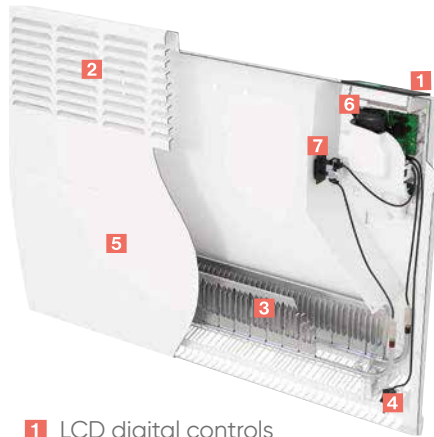

DESIGN

- High-end modern design
- Front air outlet
- Colour: White (RAL 9016)

ACTIVE HEAT CONVECTOR

500 TO 2400 W

A B C

Model available**

Energy savings

LCD digital controls

Programmable

Heating element type

F129 Design

- 1 LCD digital controls
- 2 Air outlet
- 3 Sheathed heating element with aluminium diffuser
- 4 Room temperature sensor
- 5 Front panel
- 6 Anti-tilt system
- 7 Overheating safety device

- 1 Room & set temperature and active mode display (2 modes: Manual/Prog)
- 2 Navigation buttons
- 3 Access to menu/validation

EASY PROG

- **Manual mode:** Allows to set up the device at the desired temperature from Off to 30°C.
- **Prog mode:** Allows to set up to 3 periods of Comfort temperature by day (24h) over 7 days. Possibility to copy a daily programme on other days of the week.