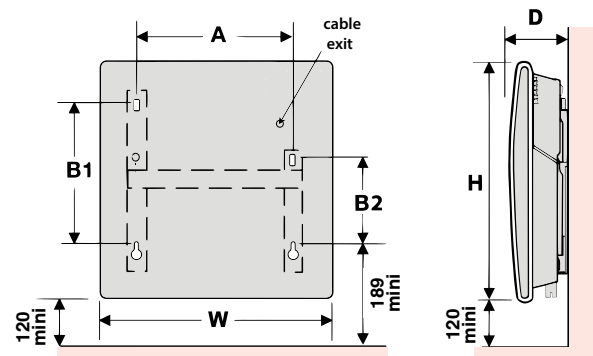

Programmable

Heating element type

F129 Design

- 1 LCD digital controls
- 2 Air outlet
- 3 Sheathed heating element with aluminium diffuser
- 4 Room temperature sensor
- 5 Front panel
- 6 Anti-tilt system
- 7 Overheating safety device

- 1 Room & set temperature and active mode display (2 modes: Manual/Prog)
- 2 Navigation buttons
- 3 Access to menu/validation

EASY PROG

- **Manual mode:** Allows to set up the device at the desired temperature from Off to 30°C.
- **Prog mode:** Allows to set up to 3 periods of Comfort temperature by day (24h) over 7 days. Possibility to copy a daily programme on other days of the week.

INSTALLATION DIMENSIONS

TECHNICAL DATA

PRODUCT CODE	OUTPUT (W)	DIMENSIONS (mm)						NET WEIGHT (Kg)
		WIDTH (W)	HEIGHT (H)	DEPTH (D)	A	B1	B2	
510007	1000	465	461	114	196	256	158	3.7
510008	1500	613	461	114	344	256	158	4.6
510009	2000	761	461	114	492	256	158	5.5
510041	2400	909	461	114	640	256	158	6.2